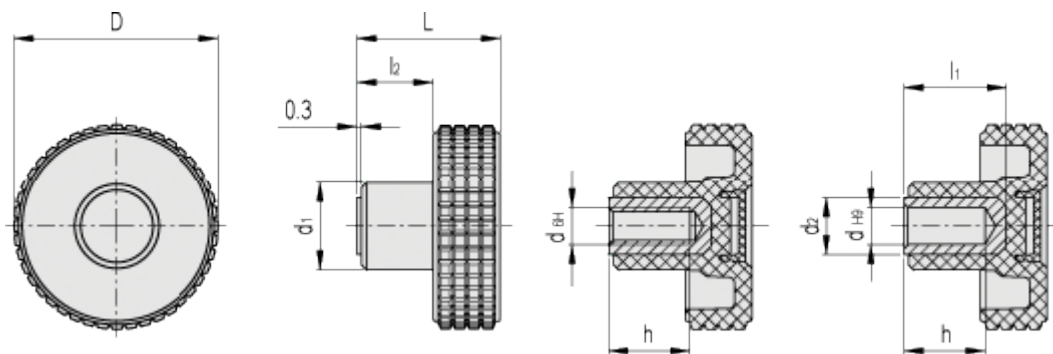

Data Sheet

Article number: 23020342066

Description: E+G Fingregreb MBT.30-B-M6-C6, red centre cap

Measures

D	= 31	l2	= 11.5
d1	= 15		
d2	= -		
dH6	= M6		
dH9	= -		
h	= 12		
L	= 24		
l1	= -		